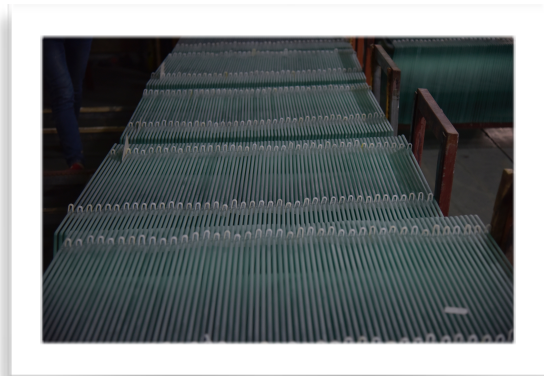

Full line perfectly protection to glass