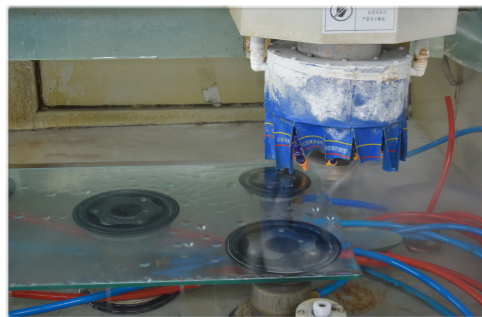

All in one glass CNC machines